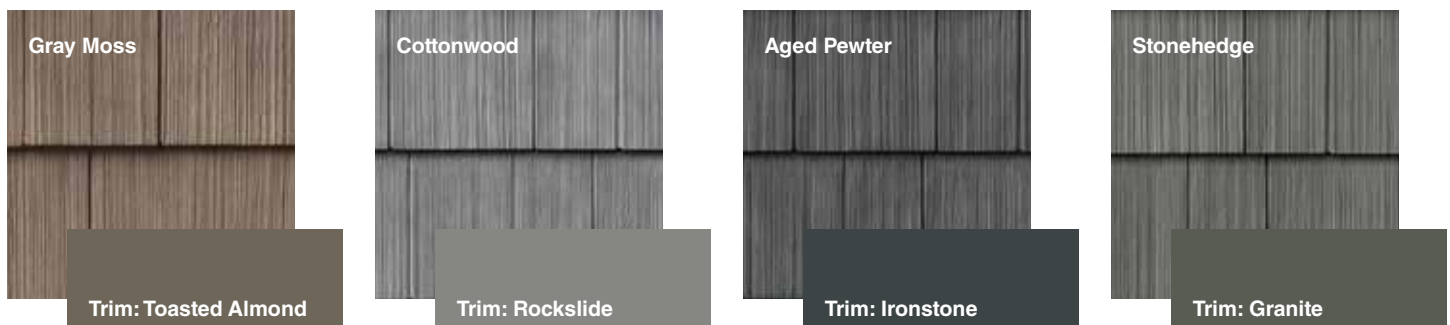

**Build**  
with a house icon

**PORTSMOUTH™**  
SHAKE & SHINGLES  
BY ROYAL

**Compliment your ColorScapes®  
Home with Woodland and  
Weathered Textures**

ColorScapes® Woodland and Weathered colors add texture and dimension to your home's exterior while enhancing the woodgrain texture for a natural cedar shake look that lasts a lifetime. All Portsmouth shake are designed to work with our standard accessories.

**ColorScapes® Woodland** colored shakes emulate the look of stained cedar shakes, highlighting the distinctive grain pattern, all without the ongoing maintenance.

**Additional complimentary colors for ColorScapes® Woodland Portsmouth Shake Siding.**

**ColorScapes® Weathered** colored shakes emulate the distinctive, natural look of aged cedar shakes, all without the ongoing maintenance.

**Additional complimentary colors for ColorScapes® Weathered Portsmouth Shake Siding.**