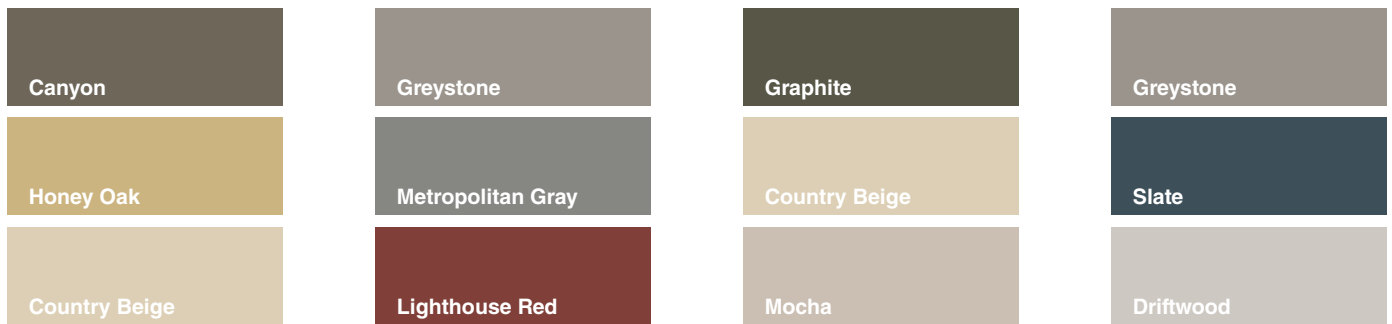

**PORTSMOUTH**<sup>™</sup>  
SHAKE & SHINGLES  
BY ROYAL

Compliment your Smart Styles<sup>™</sup>  
Home with Woodland and  
Weathered Textures.

Smart Styles™ Woodland and Weathered colors add texture and dimension to your home's exterior while enhancing the woodgrain texture for a natural cedar shake look that lasts a lifetime. All Portsmouth shake are designed to work with our standard accessories.

**Smart Styles™ Woodland** colored shakes emulate the look of stained cedar shakes, highlighting the distinctive grain pattern, all without the ongoing maintenance.

**Additional complimentary colors for Smart Styles™ Woodland Portsmouth Shake Siding.**

**Smart Styles™ Weathered** colored shakes emulate the distinctive, natural look of aged cedar shakes, all without the ongoing maintenance.

**Additional complimentary colors for Smart Styles™ Weathered Portsmouth Shake Siding.**