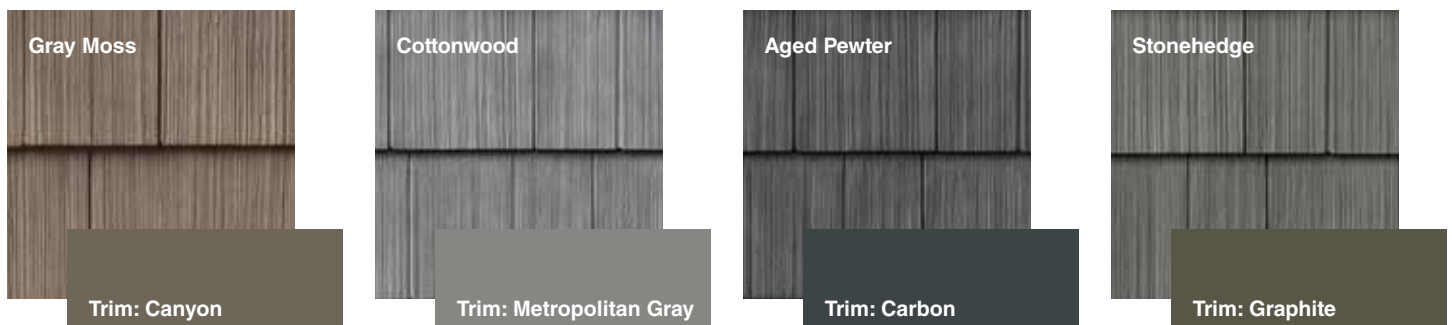

**PORTSMOUTH**<sup>™</sup>  
SHAKE & SHINGLES  
BY ROYAL

Compliment your Smart Styles<sup>™</sup>  
Home with Woodland and  
Weathered Textures.

Smart Styles™ Woodland and Weathered colors add texture and dimension to your home's exterior while enhancing the woodgrain texture for a natural cedar shake look that lasts a lifetime. All Portsmouth shake are designed to work with our standard accessories.

**Smart Styles™ Woodland** colored shakes emulate the look of stained cedar shakes, highlighting the distinctive grain pattern, all without the ongoing maintenance.

**Additional complimentary colors for Smart Styles™ Woodland Portsmouth Shake Siding.**

**Smart Styles™ Weathered** colored shakes emulate the distinctive, natural look of aged cedar shakes, all without the ongoing maintenance.

**Additional complimentary colors for Smart Styles™ Weathered Portsmouth Shake Siding.**