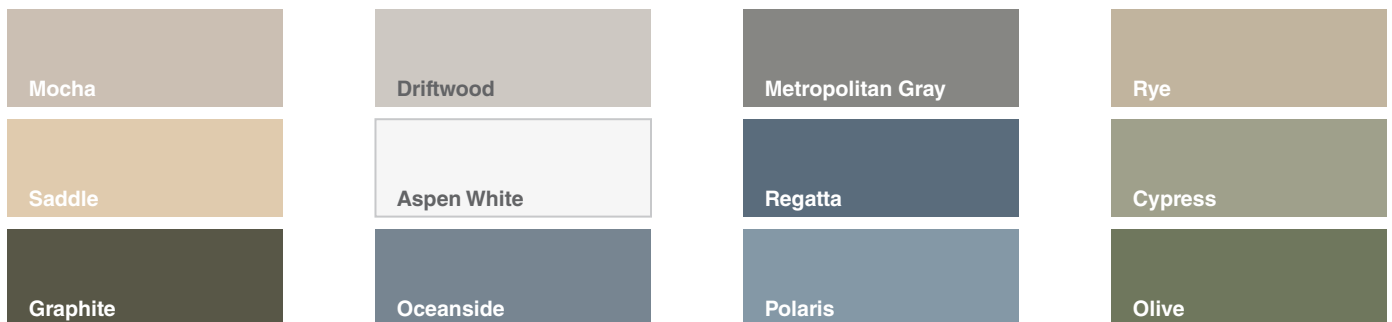

**PORTSMOUTH**<sup>™</sup>  
SHAKE & SHINGLES  
BY ROYAL

Compliment your Smart Styles<sup>™</sup>  
Home with Woodland and  
Weathered Textures.

Smart Styles™ Woodland and Weathered colors add texture and dimension to your home's exterior while enhancing the woodgrain texture for a natural cedar shake look that lasts a lifetime. All Portsmouth shake are designed to work with our standard accessories.

**Smart Styles™ Woodland** colored shakes emulate the look of stained cedar shakes, highlighting the distinctive grain pattern, all without the ongoing maintenance.

**Additional complimentary colors for Smart Styles™ Woodland Portsmouth Shake Siding.**

**Smart Styles™ Weathered** colored shakes emulate the distinctive, natural look of aged cedar shakes, all without the ongoing maintenance.

**Additional complimentary colors for Smart Styles™ Weathered Portsmouth Shake Siding.**