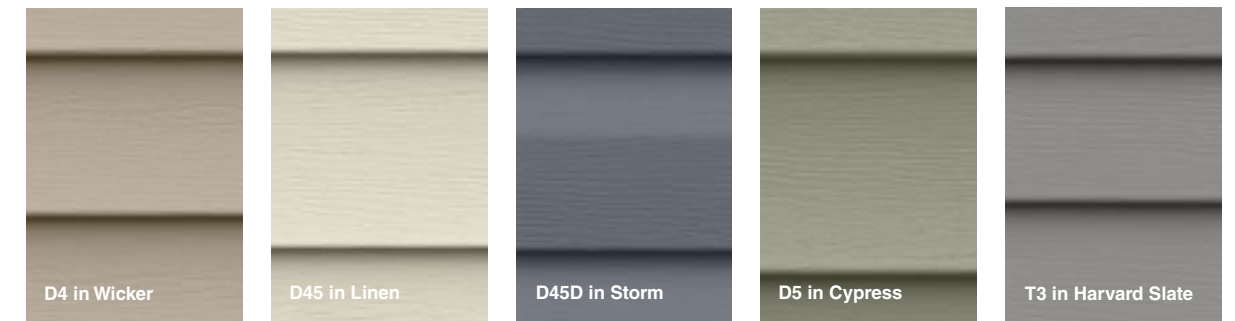

A sustainable choice is even better.

Not only is Residential Siding available in a wide selection of colors and profiles, it's also remarkably green. Lightweight, yet durable, it never requires painting or staining. For Residential, sustainability is a lifestyle, not a fad. From production, which starts in facilities that recycle virtually all scrap materials, to manufacturing, transportation and installation (did we mention no hazardous materials are emitted when it's cut into?) it's a clear frontrunner in the cladding game.

- **Manufactured from recyclable materials**
- **Rivals cedar in overall green performance**
- **1/3 the environmental impact of fiber cement**

RoyalBuildingProducts.com/Residential